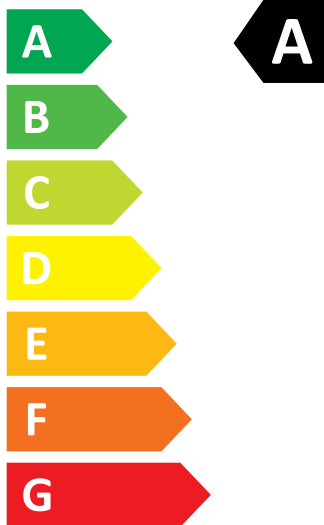

ENERG

AEG

LWR7E106EX 914611101

307 kWh /

51 kWh /

6,0 kg

10,0 kg

75 L